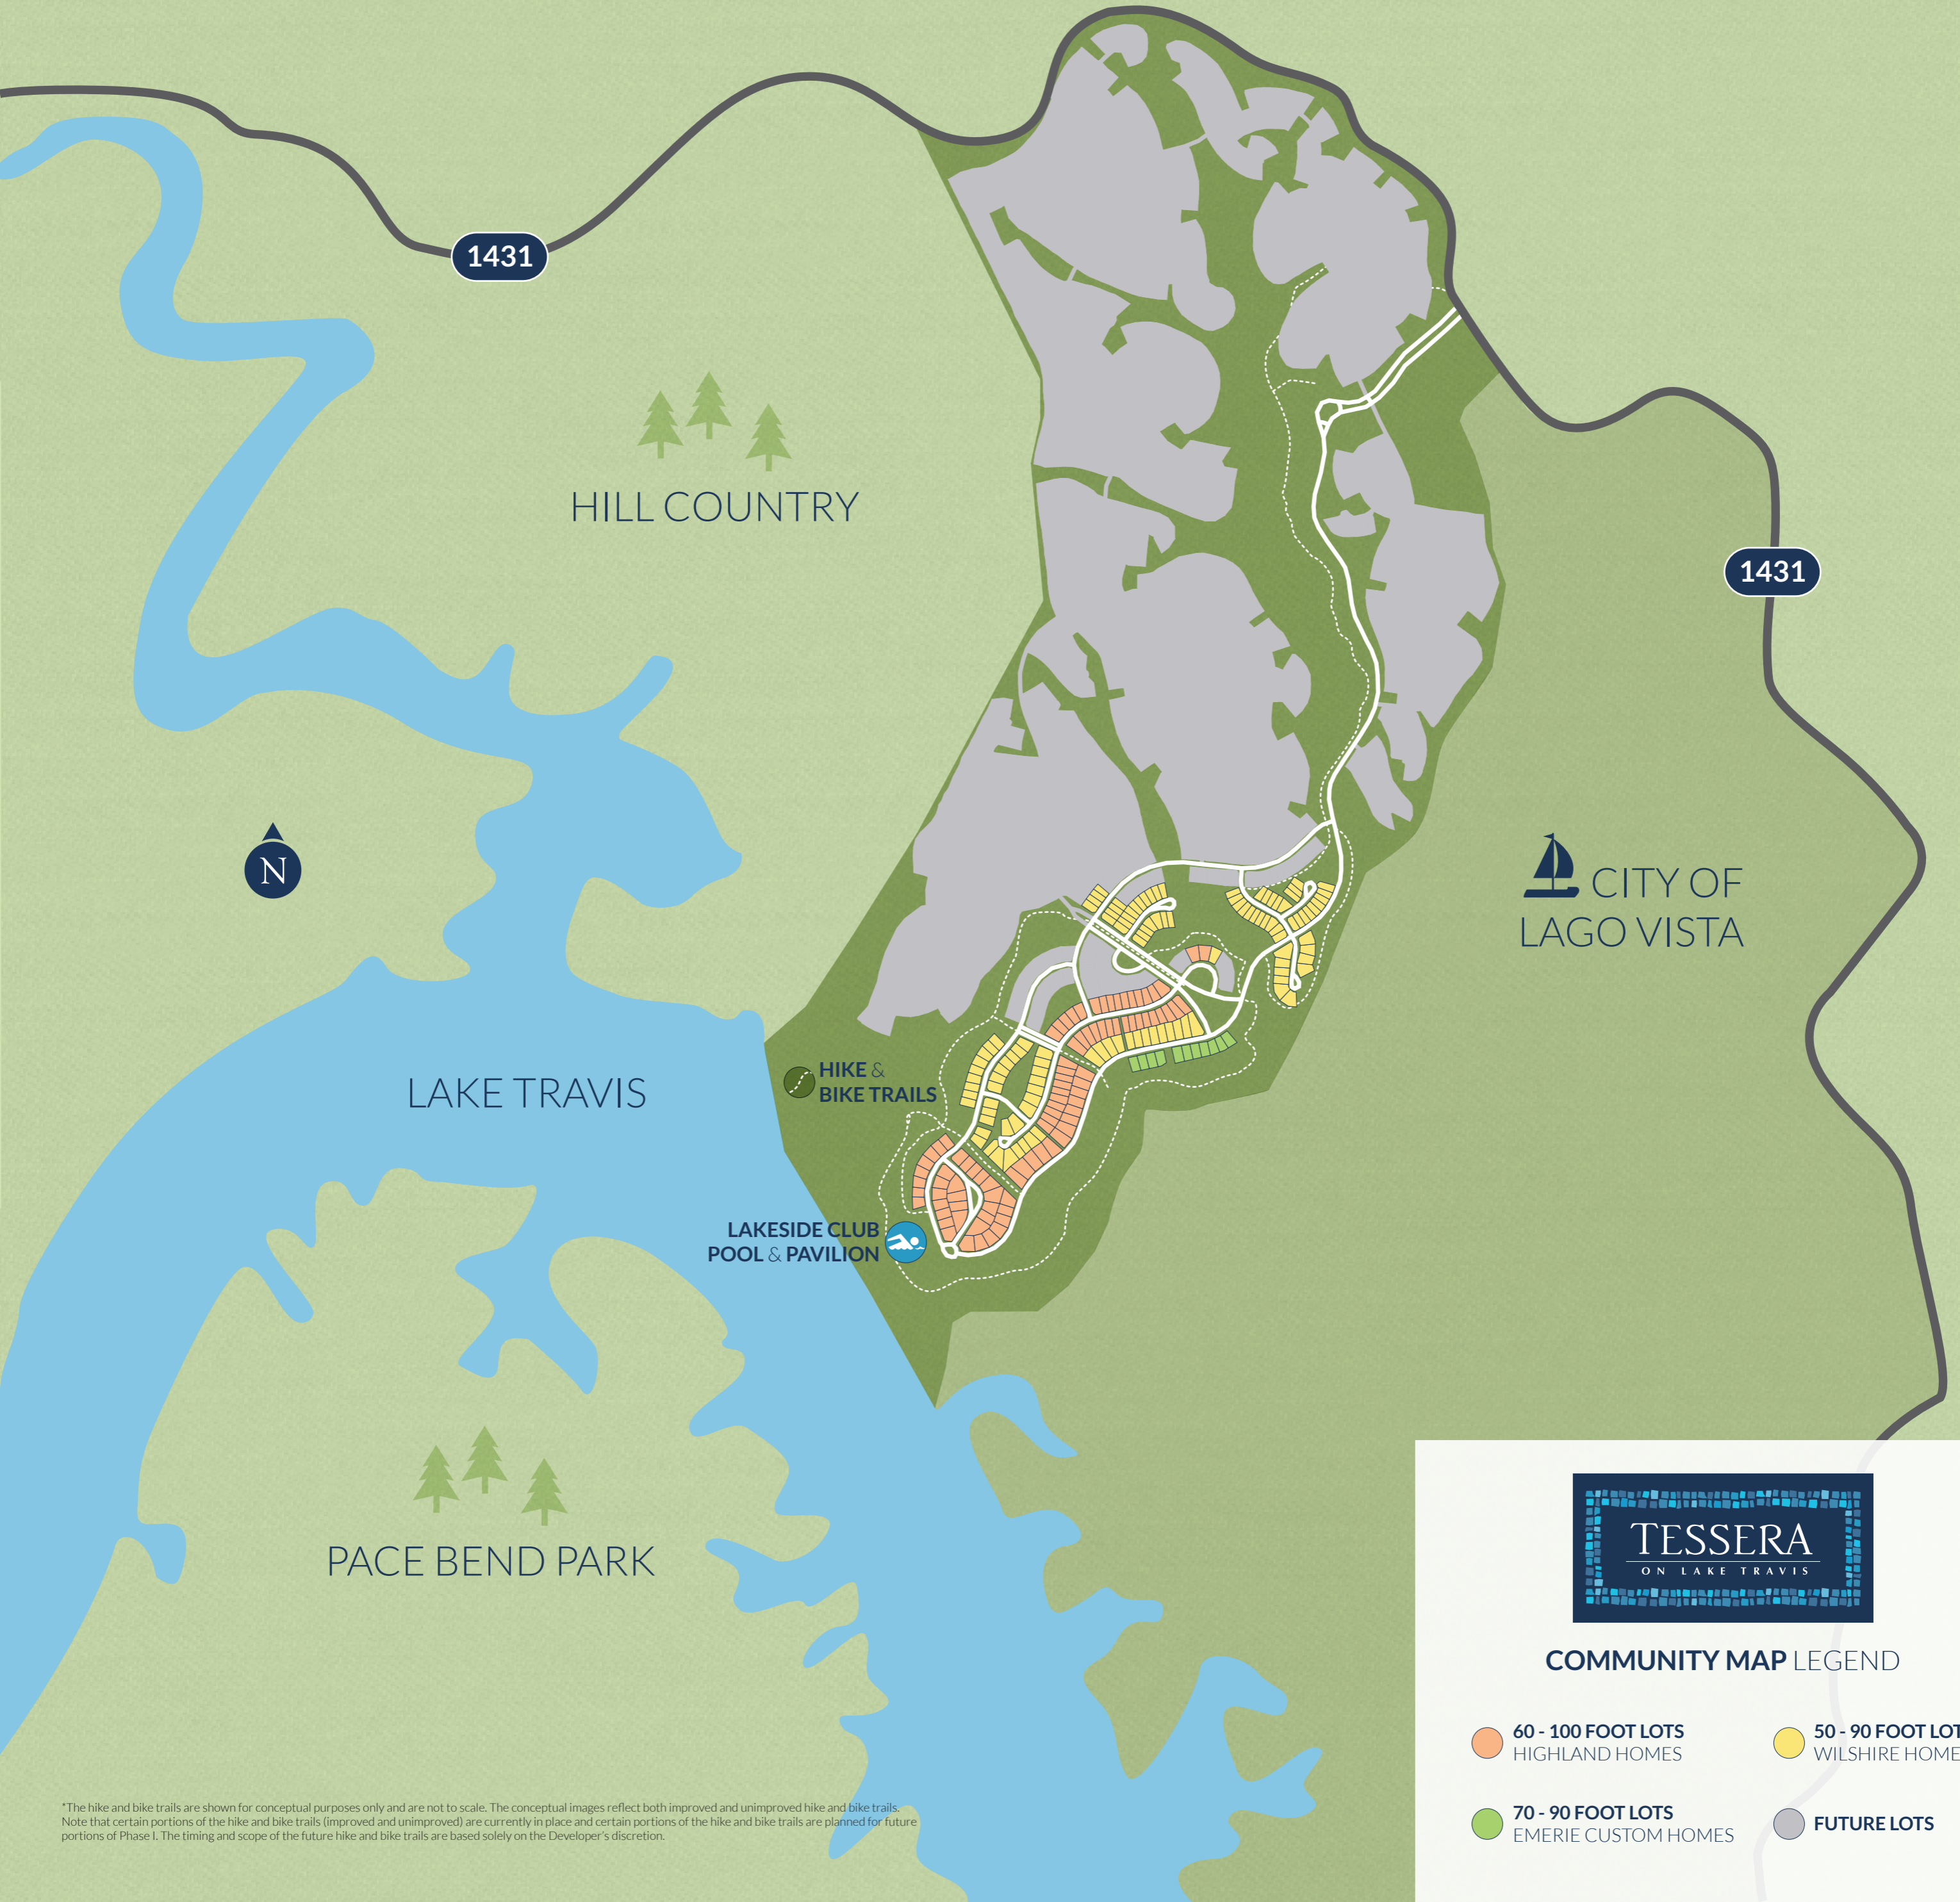

BALCONES CANYONLANDS NATIONAL WILDLIFE REFUGE

1431

HILL COUNTRY

1431

CITY OF LAGO VISTA

LAKE TRAVIS

HIKE & BIKE TRAILS

LAKESIDE CLUB
POOL & PAVILION

PACE BEND PARK

COMMUNITY MAP LEGEND

- 60 - 100 FOOT LOTS
HIGHLAND HOMES
- 50 - 90 FOOT LOTS
WILSHIRE HOMES
- 70 - 90 FOOT LOTS
EMERIE CUSTOM HOMES
- FUTURE LOTS

*The hike and bike trails are shown for conceptual purposes only and are not to scale. The conceptual images reflect both improved and unimproved hike and bike trails. Note that certain portions of the hike and bike trails (improved and unimproved) are currently in place and certain portions of the hike and bike trails are planned for future portions of Phase I. The timing and scope of the future hike and bike trails are based solely on the Developer's discretion.