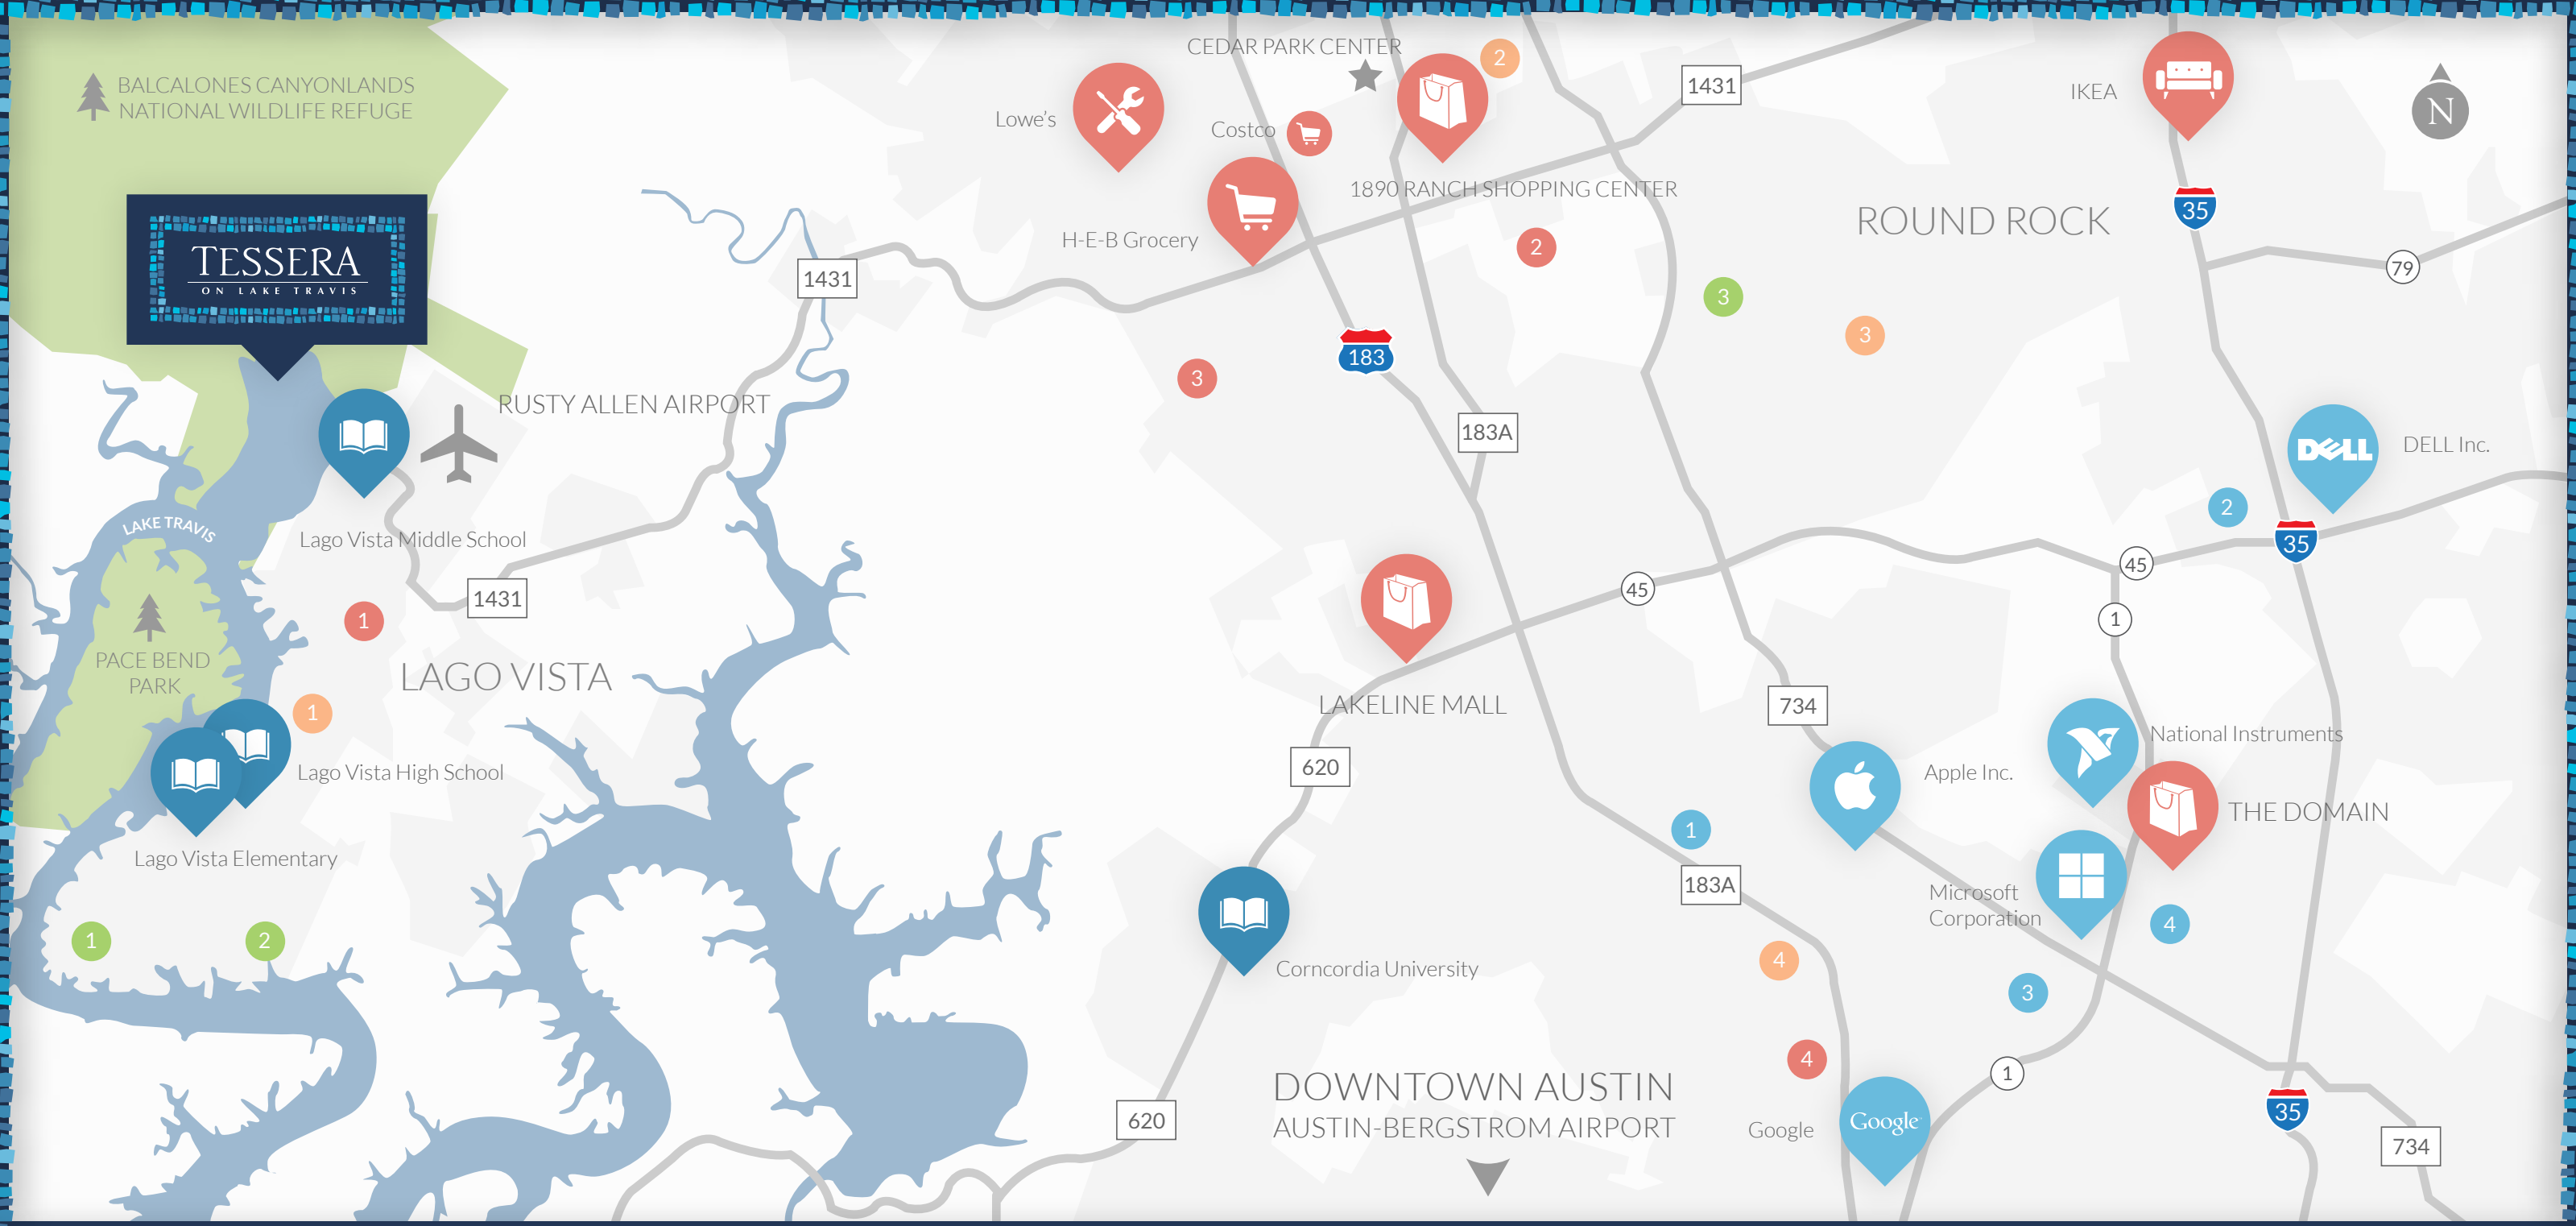

BALCALONES CANYONLANDS
NATIONAL WILDLIFE REFUGE

TESSERA

ON LAKE TRAVIS

MAP LEGEND

www.TesseraOnLakeTravis.com

HOSPITALS & CLINICS

- 1 BAYLOR-SCOTT & WHITE SPECIALITY CLINIC
- 2 CEDAR PARK REGIONAL MEDICAL CENTER
- 3 ST. DAVID'S ROUND ROCK MEDICAL CENTER
- 4 SETON NORTHWEST HOSPITAL

GROCERY & SHOPPING

- 1 CVS PHARMACY | LOWE'S MARKET | ACE HARDWARE
- 2 THE HOME DEPOT
- 3 RANDALL'S GROCERY
- 4 THE ABORETUM

GOLF COURSES

- 1 LAGO VISTA GOLF COURSE
- 2 HIGHLAND LAKES GOLF COURSE
- 3 AVERY RANCH GOLF COURSE

CORPORATE BUSINESSES

- 1 3M
- 2 EMERSON
- 3 ORACLE
- 4 IBM